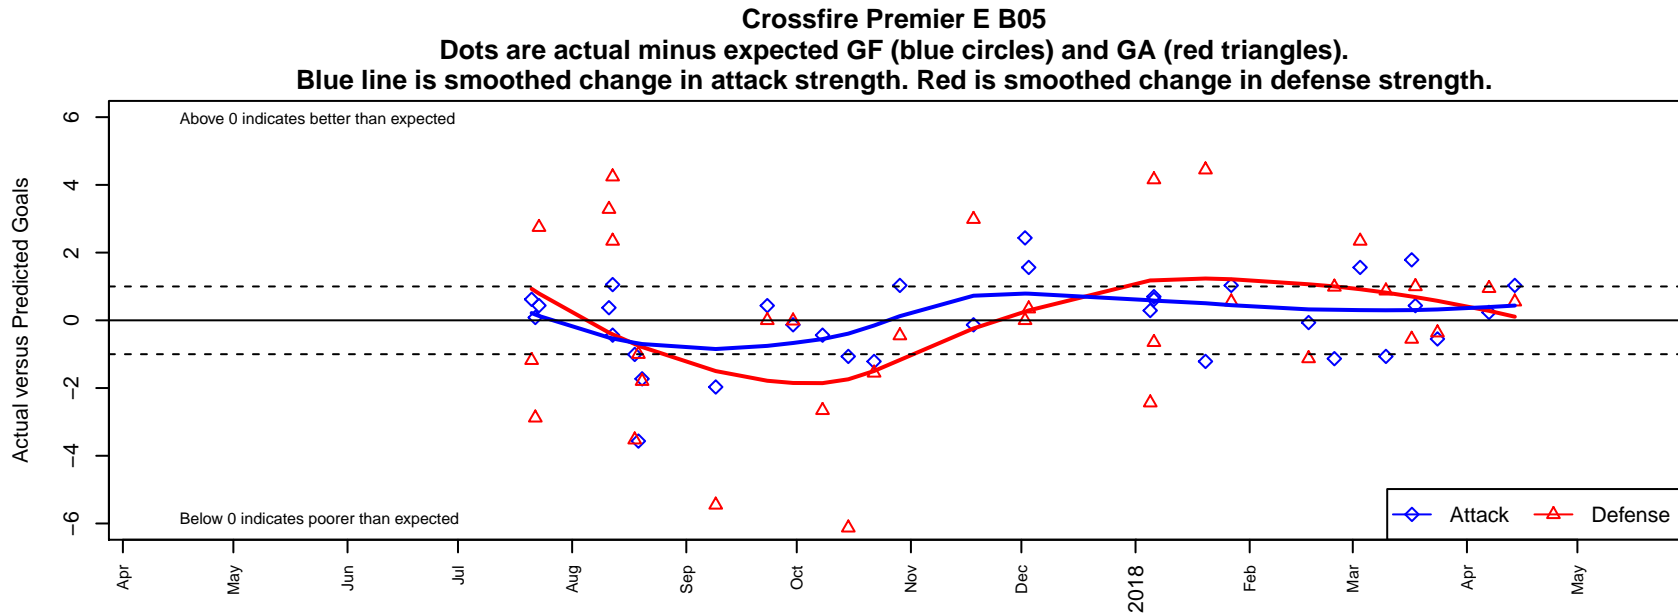

## Crossfire Premier E B05

Crossfire Premier SC  
 Redmond, WA  
 B05 total strength=615  
 attack=0.96 defense=0.29  
 fall league = RCL B05 Div 4

alt names used:  
 CROSSFIRE B05E LASBY (WA)  
 Crossfire Premier B05 E  
 CROSSFIRE PREMIER B05 E LASBY (WA)  
 CROSSFIRE PREMIER B05E LASBY (WA)  
 CrossfireB05-E  
 Crossfire Premier B05 E

**attack and defense variance (black dot)  
relative to other teams  
and top 10 in region**

**attack and defense rating  
relative to others at age  
and all opponents in last 13 months**

**Performance relative to 13 month average**