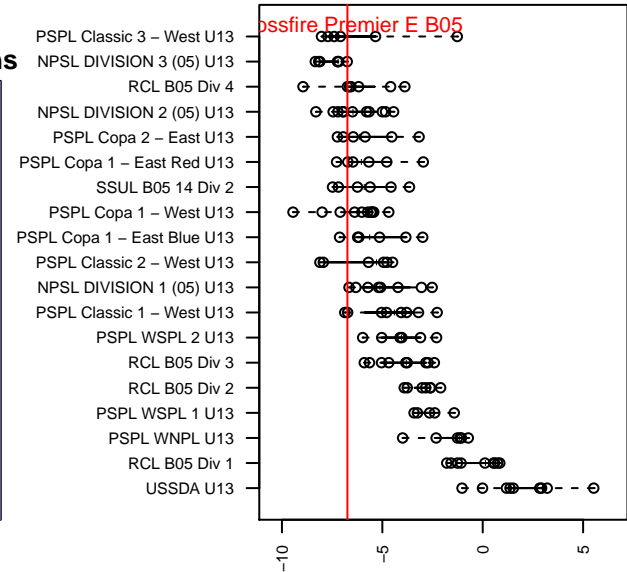

## Crossfire Premier E B05

Crossfire Premier SC  
 Redmond, WA  
 B05 total strength=615  
 attack=0.96 defense=0.29  
 fall league = RCL B05 Div 4

alt names used:  
 CROSSFIRE B05E LASBY (WA)  
 Crossfire Premier B05 E  
 CROSSFIRE PREMIER B05 E LASBY (WA)  
 CROSSFIRE PREMIER B05E LASBY (WA)  
 CrossfireB05-E  
 Crossfire Premier B05 E

**attack and defense variance (black dot)  
relative to other teams  
and top 10 in region**

**attack and defense rating  
relative to others at age  
and all opponents in last 13 months**

**Performance relative to 13 month average**