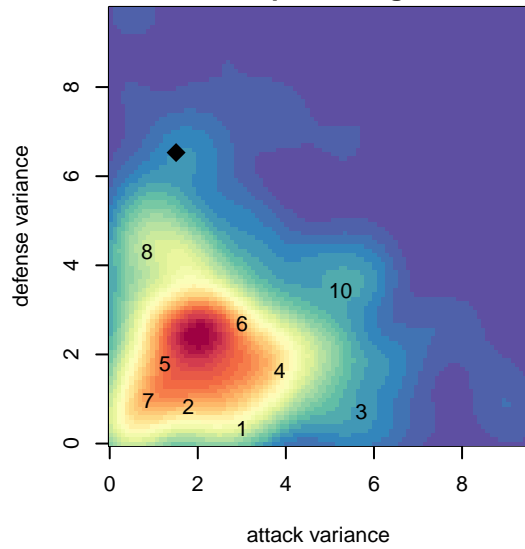

## Crossfire Premier E B05

Crossfire Premier SC  
 Redmond, WA  
 B05 total strength=615  
 attack=0.96 defense=0.29  
 fall league = RCL B05 Div 4

alt names used:  
 CROSSFIRE B05E LASBY (WA)  
 Crossfire Premier B05 E  
 CROSSFIRE PREMIER B05 E LASBY (WA)  
 CROSSFIRE PREMIER B05E LASBY (WA)  
 CrossfireB05-E  
 Crossfire Premier B05 E

**attack and defense variance (black dot)  
relative to other teams  
and top 10 in region**

**attack and defense rating  
relative to others at age  
and all opponents in last 13 months**

**Performance relative to 13 month average**